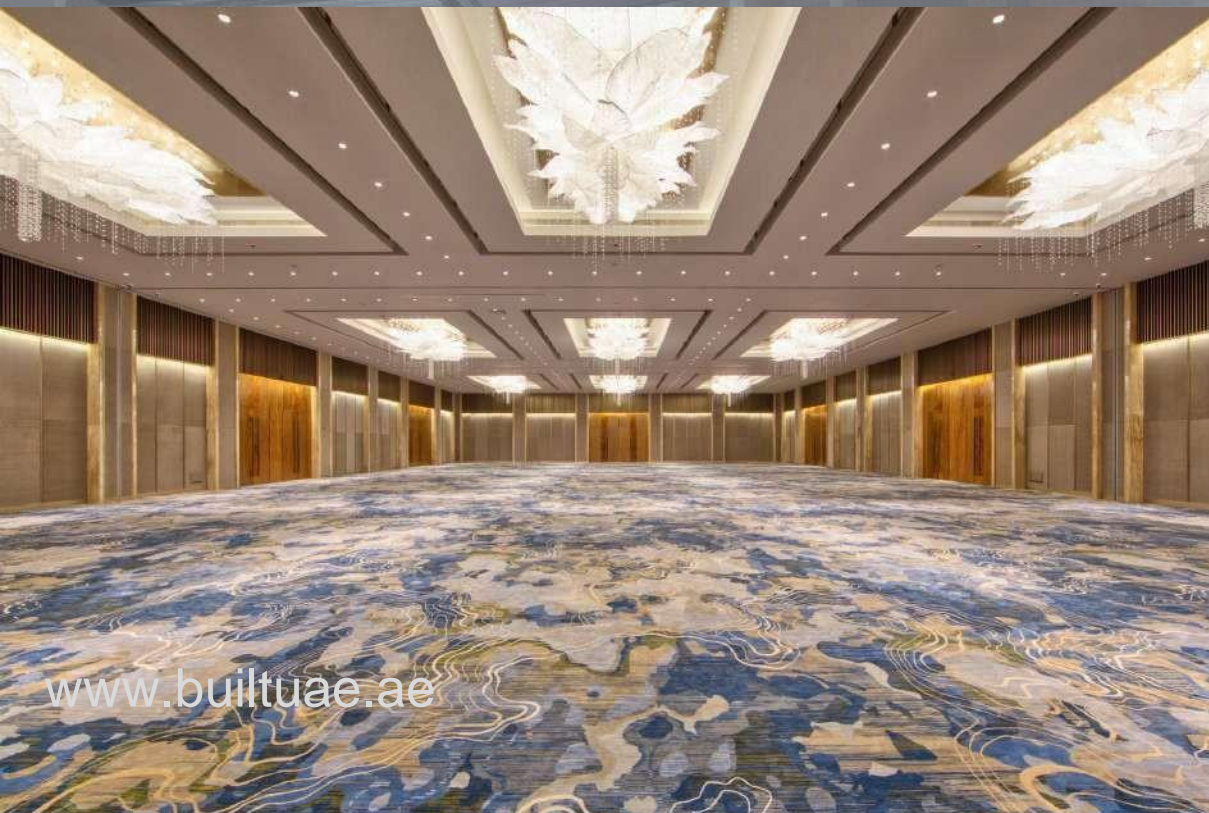

Hospitality, Commercial & Retail.

The luxurious interior design of the Grand Silver Ray, creates a world of refined elegance, where every space tells a story of opulence and sophistication. From the grand lobby to the indulgent guest rooms and exquisite dining venues, every element is carefully designed and crafted to exceed the expectations of the most discerning guests.

>>Location : Ratnapura, Sri Lanka.

>>Date of completion: 2021, March